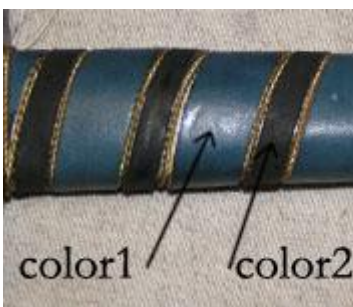

Custom design 1

• 20 €

Custom design 2

• 20 €

Custom design 3

• 20 €

Custom design 4

• 30 €

Custom design 5

• 20 €

Custom design 6

• 20 €

Custom design 7

• 20 €

Custom design 8

• 20 €

“Authentic” Design 1

- 30 €
- Black, Brown, Red
- Flat or Serrated

“Authentic” Design 2

- 30 €
- Black, Brown, Red
- Flat or Serrated

GRIP RING + 20 €

ORIENTATIONAL LEATHER COLOR TABLE

- Some handle designs have limited color choice

1 natural	2 light brown	3 dark brown	4 black
5 clay brown	5 red	6 medium brown	5 dark green
6 blue	7 purple	8 white	9 light green

WIRE COLOR:

- Silver
- Gold
- Copper