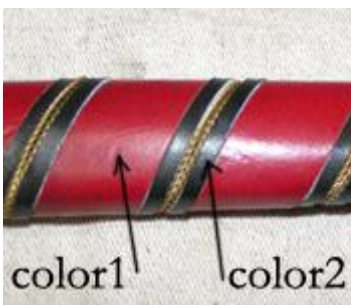

Custom design 5

• 20 €

Custom design 6

• 20 €

Custom design 7

• 20 €

Custom design 8

• 20 €

“Authentic” Design 1

- 30 €
- Black, Brown, Red
- Flat or Serrated

“Authentic” Design 2

- 30 €
- Black, Brown, Red
- Flat or Serrated

GRIP RING + 20 €

ORIENTATIONAL LEATHER COLOR TABLE

- Some handle designs have limited color choice

1 natural	2 light brown	3 dark brown	4 black
5 clay brown	5 red	6 medium brown	5 dark green
6 blue	7 purple	8 white	9 light green

WIRE COLOR:

- Silver
- Gold
- Copper